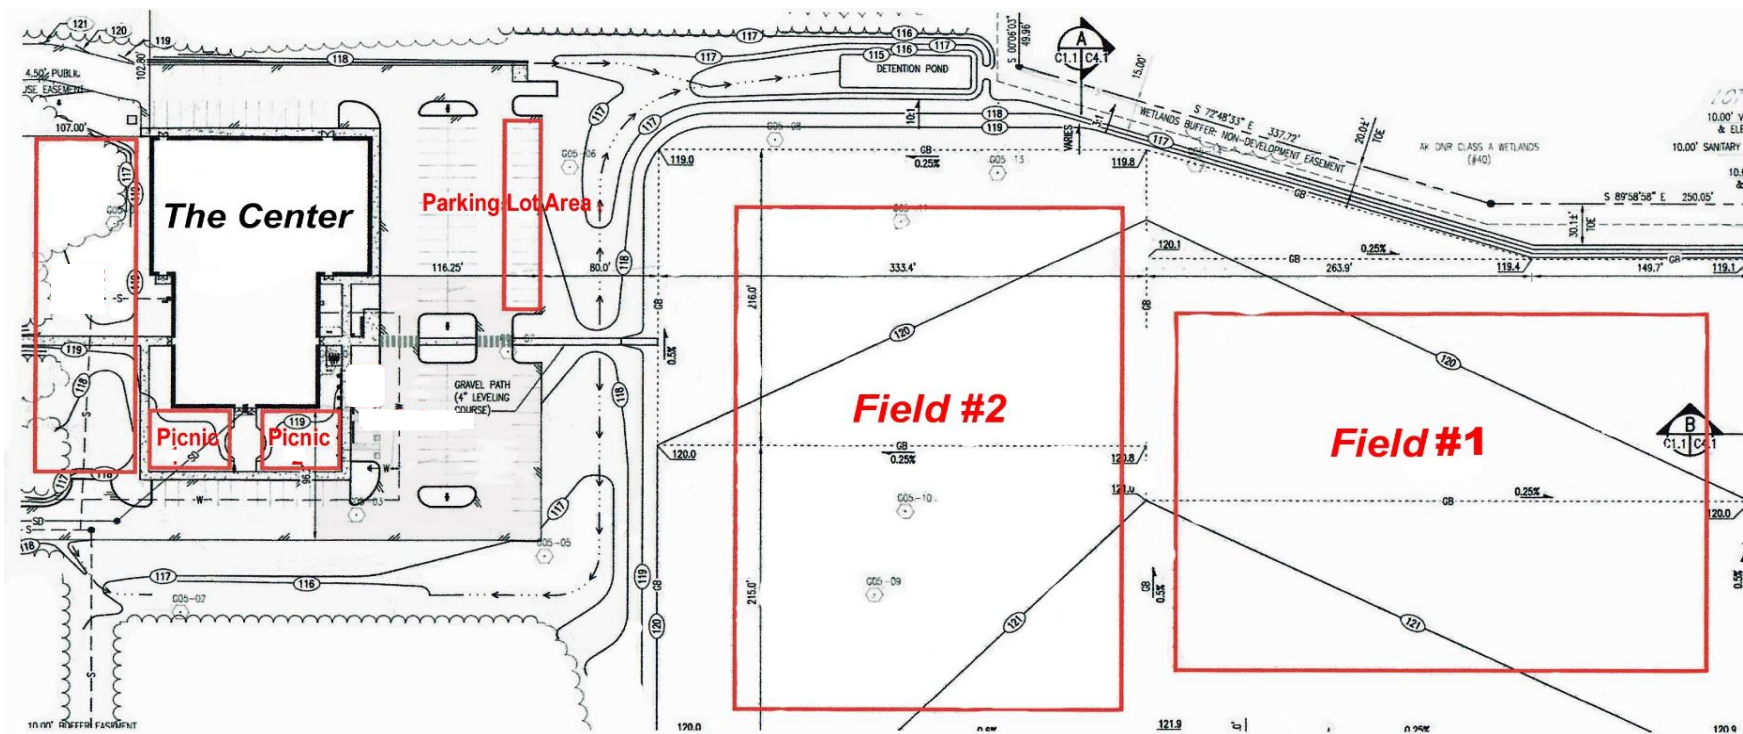

## OUTSIDE EVENT RATES / SPACE CHART RATES APPLY AS OF SEPTEMBER 15, 2018

RATE   H=HOUR, F=FLAT		AREA	L	W	
<b>\$40</b>	H	<b>Outdoor Field 1</b>	270'	360'	
<b>\$40</b>	H	<b>Outdoor Field 2</b>	270'	360'	
<b>\$40</b>	H	<b>Outdoor Picnic area</b>	56'	45'	
<b>\$40</b>	H	<b>Parking Lot Area</b>	20'	200'	Use of up to 20 spaces for an event outside.